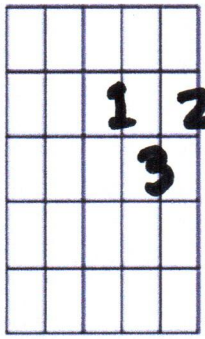

- Drop D Tuning
DADGBE

HOLY NOW chords

D

A

G

Bm

D/F#

Em