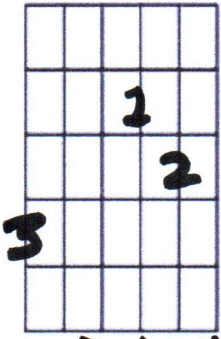

- Drop D Tuning
DADGBE

HOLY NOW chords

D

A

G

Bm

D/F#

Em