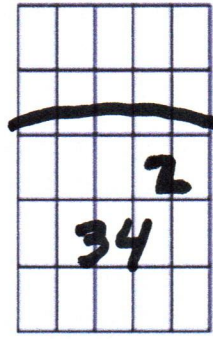

- Drop D Tuning
DADGBE

HOLY NOW chords

D

A

G

Bm

D/F#

Em