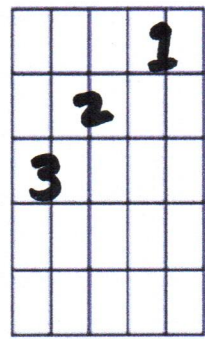

- Drop D Tuning
DADGBE

HOLY NOW chords

D

A

G

Bm

D/F#

Em