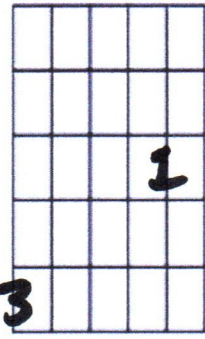

- Drop D Tuning
DADGBE

HOLY NOW chords

D

A

G

Bm

D/F#

Em